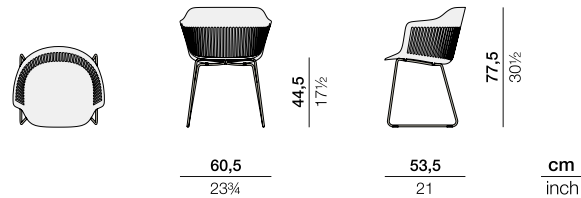

AIIR

Armchair

Design by **GamFratesi** | Item code: **307002** | Weight **6,4 kg/15 lbs** | Volume **0,25 m³/9 cu ft** | COM (Customer Own Material): seat cushion **0,59 m/0.64 yd**, cushion **1,38 m/1.5 yd** (plain fabric only)

Measurements

Collection: With its light and transparent design, AIIR by GamFratesi reinterprets the classic shell chair for contemporary living. DEDON's first collection to incorporate injection-molded seating, AIIR is equally suited for use outdoors or in — and so lightweight it's a breeze to move between the two.

Characteristics: Light, transparent, refined, contemporary, ergonomic, comfortable

Armchair: This indoor/outdoor armchair comes with metal sled base and optional seat and back cushions.

Frame: The seat consists of injection-molded polypropylene. The legs are made of powder coated stainless steel.

Frame maintenance: Clean with a soft cloth and warm water periodically to prevent stains.

Cushion maintenance: Every cushion is removable and all cushion covers are washable at 30 °C.

Options: Available with seat cushion and optional back cushion.

Colors

135
salt

132
pepper

131
saffron

133
nori

Additional items

Cover

5630001000

Cushions

Seat cushion:

95300001 + fabric code

Optional back cushion:

95103002 + fabric code

Please see fabric options fact sheet

To learn more about DEDON, our collections and warranty policy, please visit our website –

www.dedon.de

01/21

DEDON