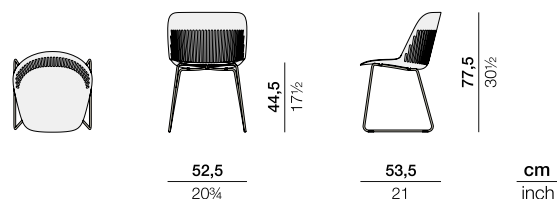

AIIR

Side chair

Design by **GamFratesi** | Item code: **307004** | Weight **5,8 kg/13 lbs** | Volume **0,22 m³/8 cu ft** | COM (Customer Own Material): seat cushion **0,59 m/0.64 yd**, cushion **1,02 m/1.11 yd** (plain fabric only)

Measurements

Collection: With its light and transparent design, AIIR by GamFratesi reinterprets the classic shell chair for contemporary living. DEDON's first collection to incorporate injection-molded seating, AIIR is equally suited for use outdoors or in — and so lightweight it's a breeze to move between the two.

Characteristics: Light, transparent, refined, contemporary, ergonomic, comfortable

Side chair: This indoor/outdoor side chair comes with metal sled base and optional seat and back cushions.

Frame: The seat consists of injection-molded polypropylene. The legs are made of powder coated stainless steel.

Frame maintenance: Clean with a soft cloth and warm water periodically to prevent stains.

Cushion maintenance: Every cushion is removable and all cushion covers are washable at 30 °C.

Options: Available with seat cushion and optional back cushion.

Colors

135

salt

132

pepper

131

saffron

133

nori

Additional items

Cover

56300003000

Cushions

Seat cushion:

95300001 + fabric code

Optional back cushion:

95103002 + fabric code

Please see fabric options fact sheet

To learn more about DEDON, our collections and warranty policy, please visit our website –

www.dedon.de

01/21

DEDON