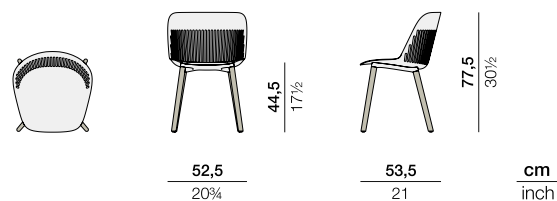

AIIR

Side chair

Design by **GamFratesi** | Item code: **307003** | Weight **5,4 kg/12 lbs** | Volume **0,22 m³/8 cu ft** | COM (Customer Own Material): seat cushion **0,59 m/0.64 yd**, cushion **1,02 m/1.11 yd** (plain fabric only)

Measurements

Collection: With its light and transparent design, AIIR by GamFratesi reinterprets the classic shell chair for contemporary living. DEDON's first collection to incorporate injection-molded seating, AIIR is equally suited for use outdoors or in — and so lightweight it's a breeze to move between the two.

Characteristics: Light, transparent, refined, contemporary, ergonomic, comfortable

Side chair: This indoor/outdoor side chair comes with tapered teak legs and optional seat and back cushions.

Frame: The seat consists of injection-molded polypropylene. The legs are made of premium teak.

Frame maintenance: Clean with a soft cloth and warm water. Wash the bases with warm water in which natural soap flakes have been dissolved.

Cushion maintenance: Every cushion is removable and all cushion covers are washable at 30 °C.

Options: Available with seat cushion and optional back cushion.

Colors

135

salt

132

pepper

131

saffron

133

nori

Additional items

Cover

56300003000

Cushions

Seat cushion:

95300001 + fabric code

Optional back cushion:

95103002 + fabric code

Please see fabric options fact sheet

To learn more about DEDON, our collections and warranty policy, please visit our website –

www.dedon.de

01/21

DEDON