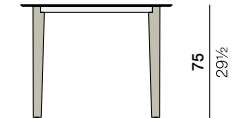

Measurements

250
98½

100
39¼

75
29½
cm
inch

Collection: With its light and transparent design, AIRR by GamFratesi reinterprets the classic shell chair for contemporary living. DEDON's first collection to incorporate injection-molded seating, AIRR is equally suited for use outdoors or in — and so lightweight it's a breeze to move between the two.