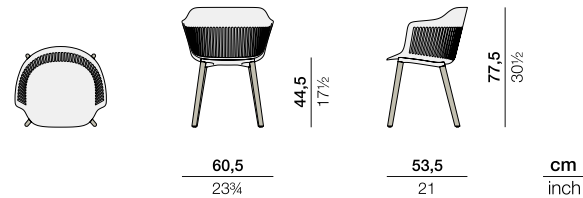

AIIR

Armchair

Design by GamFratesi | Item code: 307001 | Weight 6 kg/14 lbs | Volume 0,25 m³/9 cu ft | COM (Customer Own Material) seat cushion 0,59 m/0.64 yd, cushion 1,38 m/1.5 yd (plain fabric only)

Measurements

Collection: With its light and transparent design, AIIR by GamFratesi reinterprets the classic shell chair for contemporary living. DEDON's first collection to incorporate injection-molded seating, AIIR is equally suited for use outdoors or in — and so lightweight it's a breeze to move between the two.

Characteristics: Light, transparent, refined, contemporary, ergonomic, comfortable

Armchair: This indoor/outdoor armchair comes with tapered teak legs and optional seat and back cushions.

Frame: The seat consists of injection-molded polypropylene. The legs are made of premium teak.

Frame maintenance: Clean with a soft cloth and warm water. Wash the bases with warm water in which natural soap flakes have been dissolved.

Cushion maintenance: Every cushion is removable and all cushion covers are washable at 30 °C.

Options: Available with seat cushion and optional back cushion.

Colors

135
salt

132
pepper

131
saffron

133
nori

Additional items

Cover

5630001000

Cushions

Seat cushion:

95300001 + fabric code

Optional back cushion:

95103002 + fabric code

Please see fabric options fact sheet

To learn more about DEDON, our collections and warranty policy, please visit our website –

www.dedon.de

01/21

DEDON